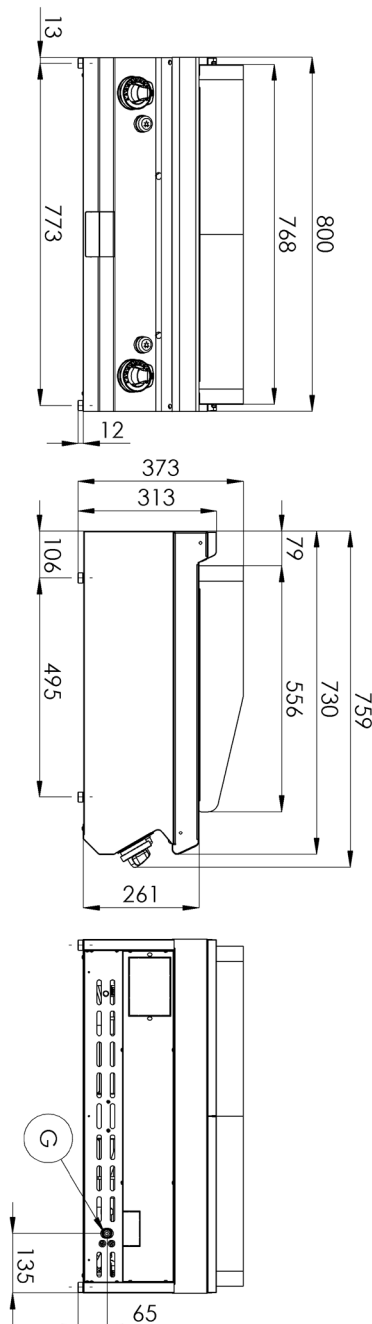

Technical data sheet

Product features

Fry-top griddle plate grooved

Model	SAP Code	00018806
--------------	-----------------	----------

- Top type: Grooved
- Griddle dimensions [mm x mm]: 560 x 770
- Griddle thickness [mm]: 12.00
- Worktop material: AISI 304
- Container for liquid fat: Yes
- Independent heating zones: Separate control for each heating zone
- Removable rim: Yes
- Ignition: Piezo + Eternal Flame

SAP Code	00018806	Power gas [kW]	14.000
Net Width [mm]	800	Type of gas	Natural gas, propane butane
Net Depth [mm]	730	Griddle dimensions [mm x mm]	560 x 770
Net Height [mm]	300	Top type	Grooved
Net Weight [kg]	75.00	Worktop type	Molded - comfortable cleaning maintenance

Technical data sheet

Technical drawing

Fry-top griddle plate grooved

Model

SAP Code

00018806

Technical data sheet

Technical parameters

Fry-top griddle plate grooved

Model

SAP Code

00018806

1. SAP Code:

00018806

2. Net Width [mm]:

800